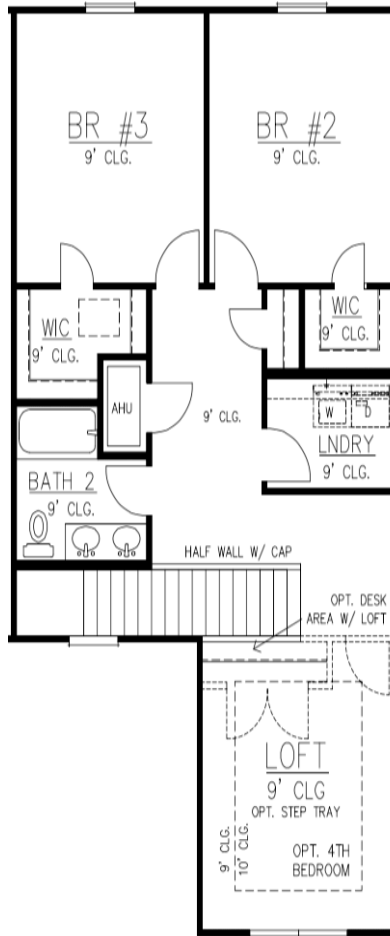

The Palms at Nocatee

2 Car Garage Town Homes

1st Floor

2nd Floor

The Osprey
 1789 Square Feet
 3 bedroom - 2.5 Bath
 Optional 4th bedroom