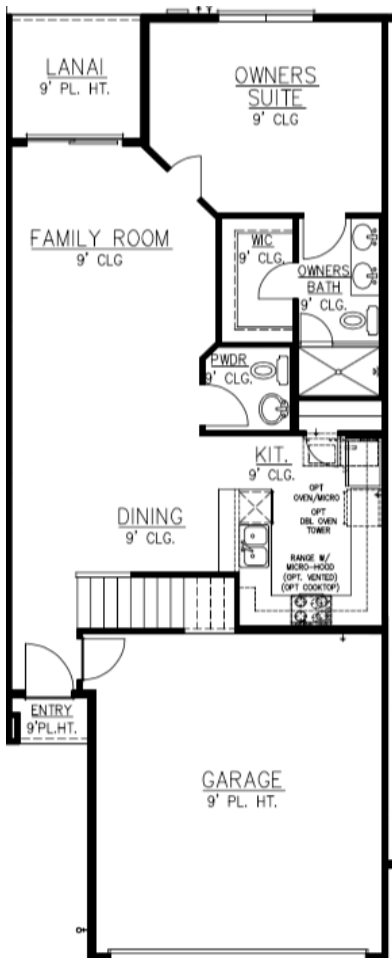

The Palms at Nocatee

2 Car Garage Town Homes

1st Floor

2nd Floor

The Osprey
 1789 Square Feet
 3 bedroom - 2.5 Bath
 Optional 4th bedroom