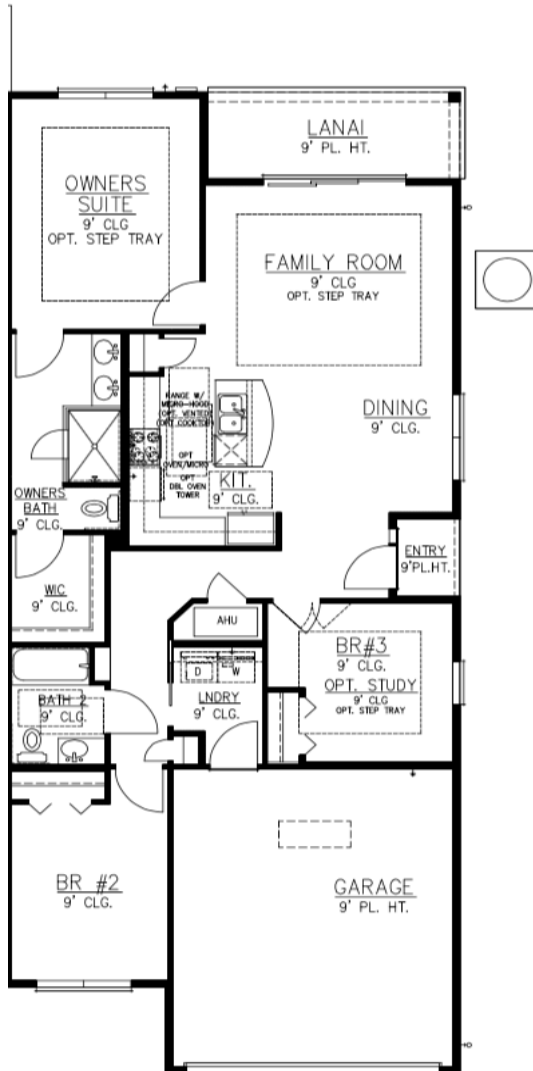

The Palms at Nocatee

2 Car Garage Town Homes

The Manatee
1388 Square Feet
3 bedroom - 2 Bath

1st Floor